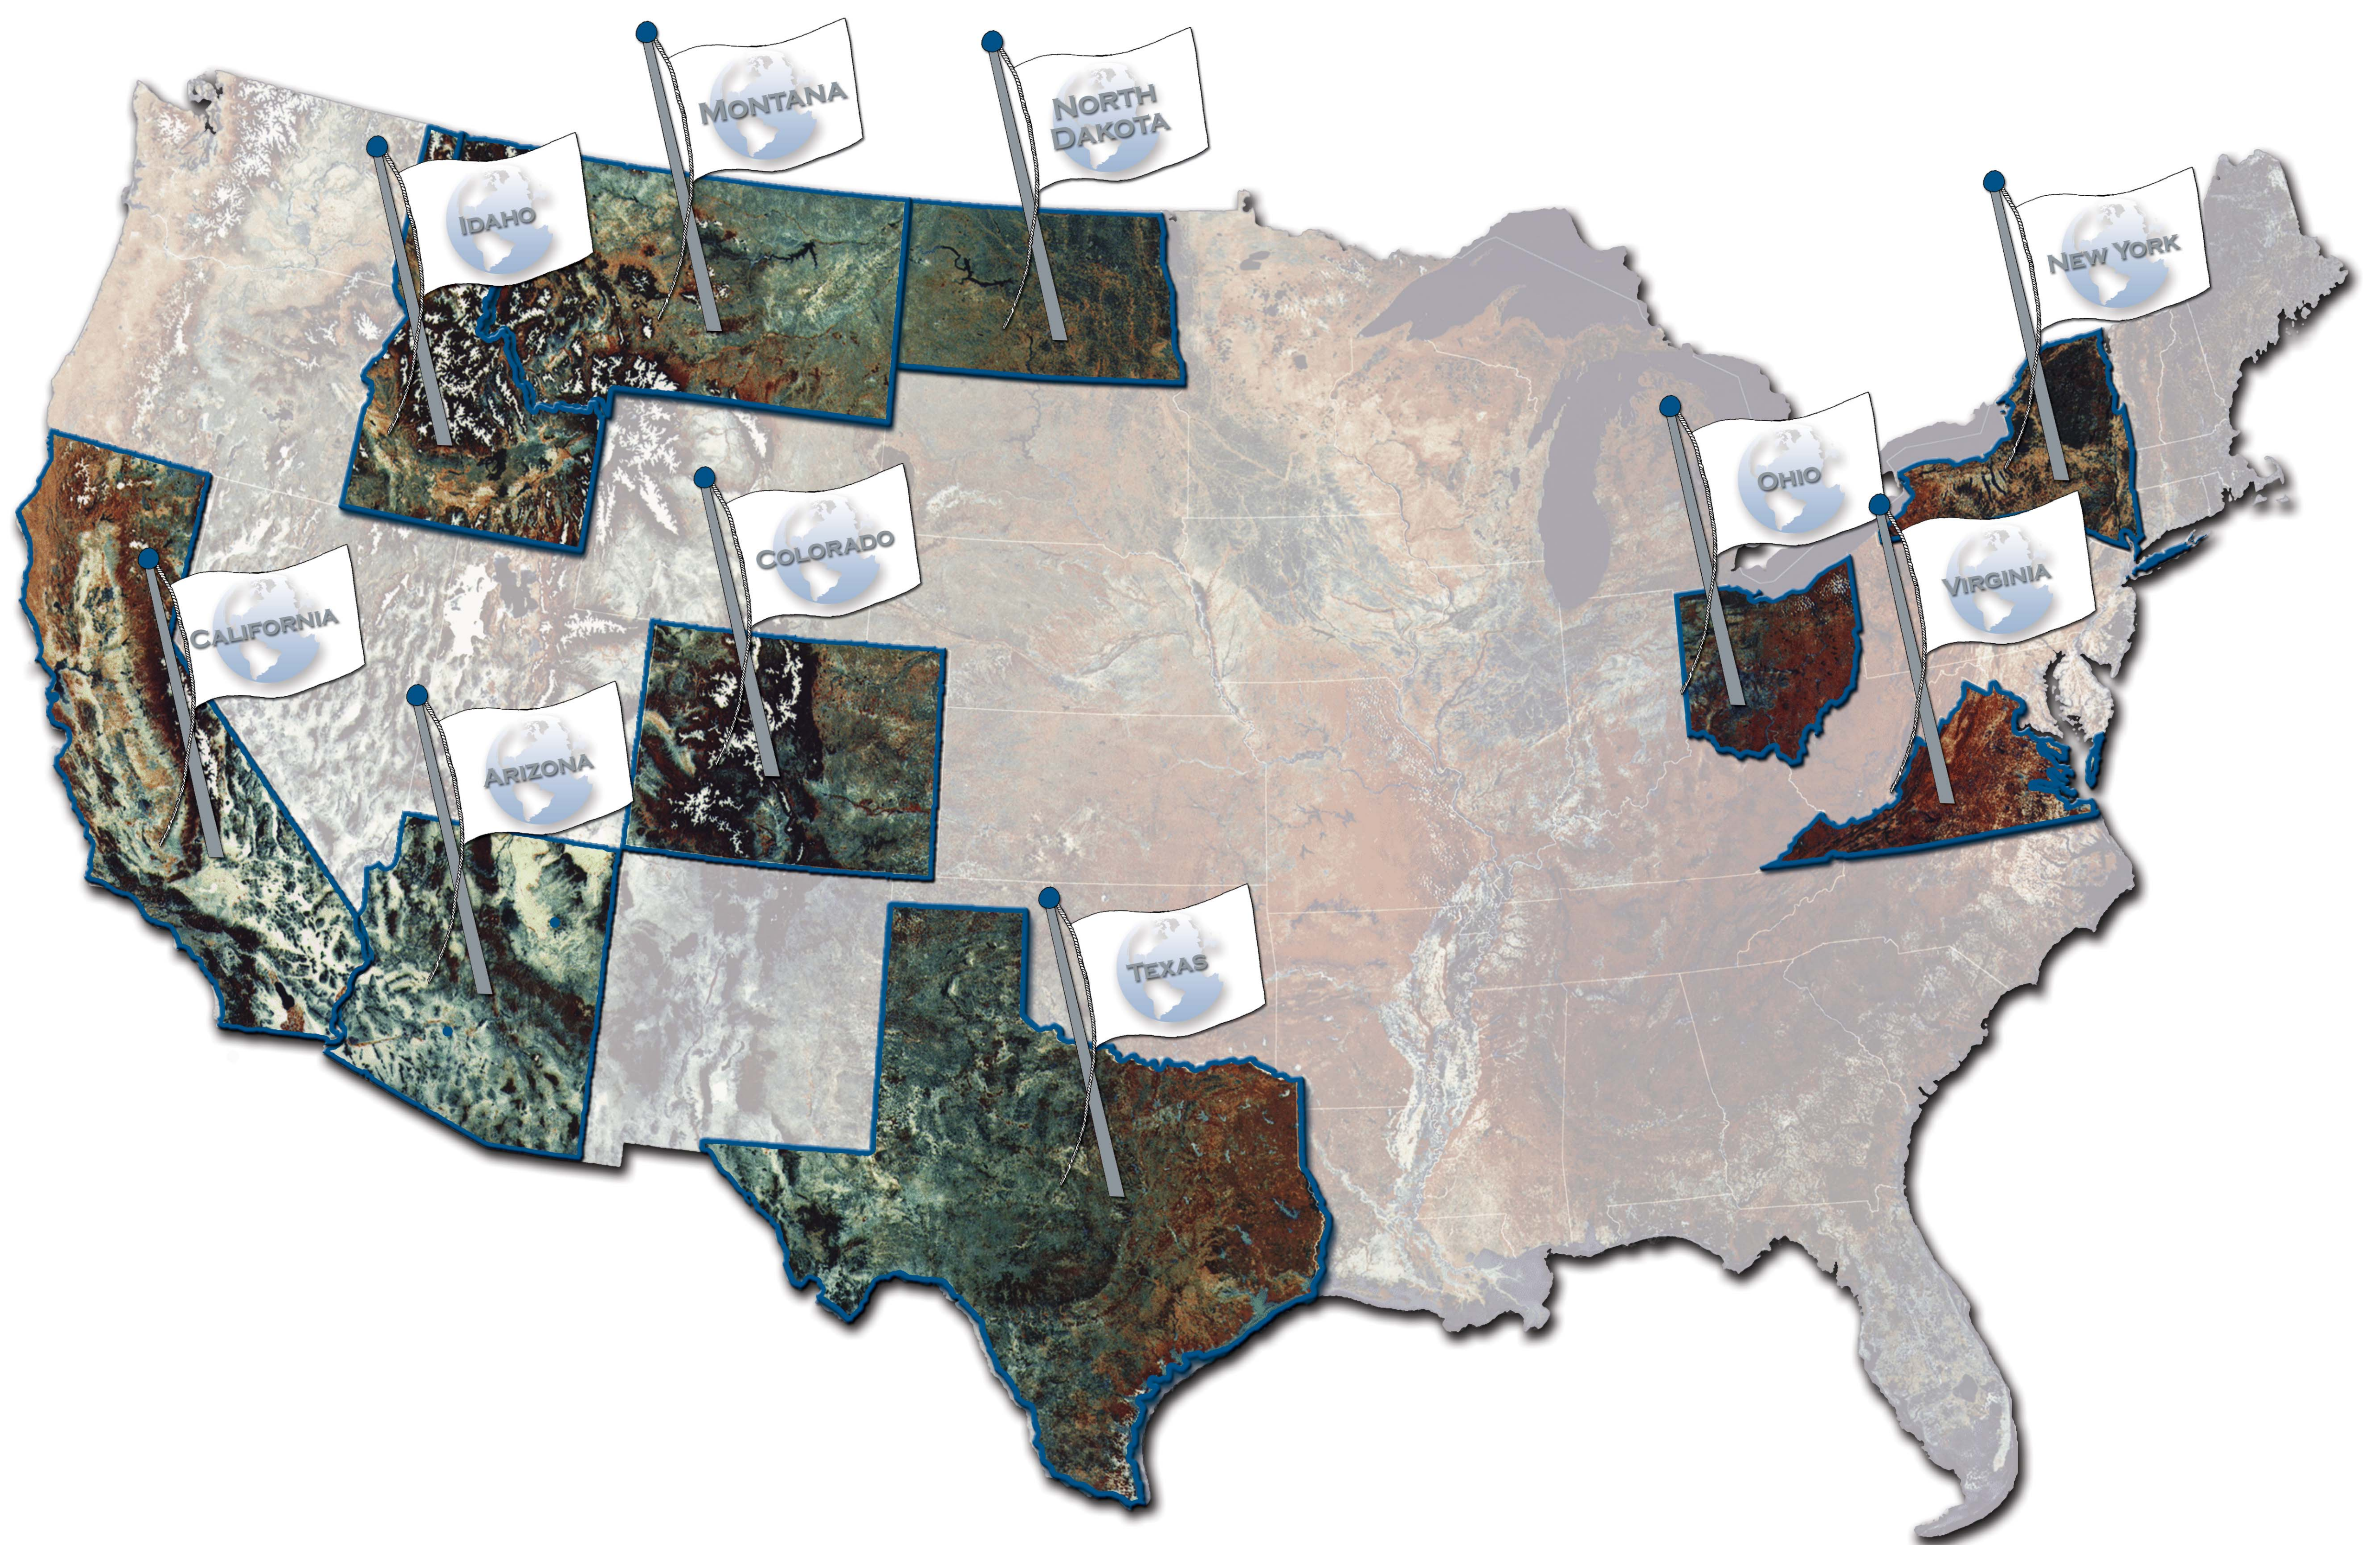

The LMS Partner of Choice for Local, State, and Federal Government.

Meridian KSI has been the most trusted LMS partner of Federal agencies for years, with implementations in all four branches of the military and over half of all Federal departments — now state and local governments are discovering what organizations like GSA, FBI, and the Department of Energy already know.

A partnership with Meridian is the way to build a better-trained, better-informed workforce. Meridian has extensive experience meeting the specific needs of government agencies at all levels, addressing issues of compliance, accessibility, and security while delivering more effective training more efficiently.